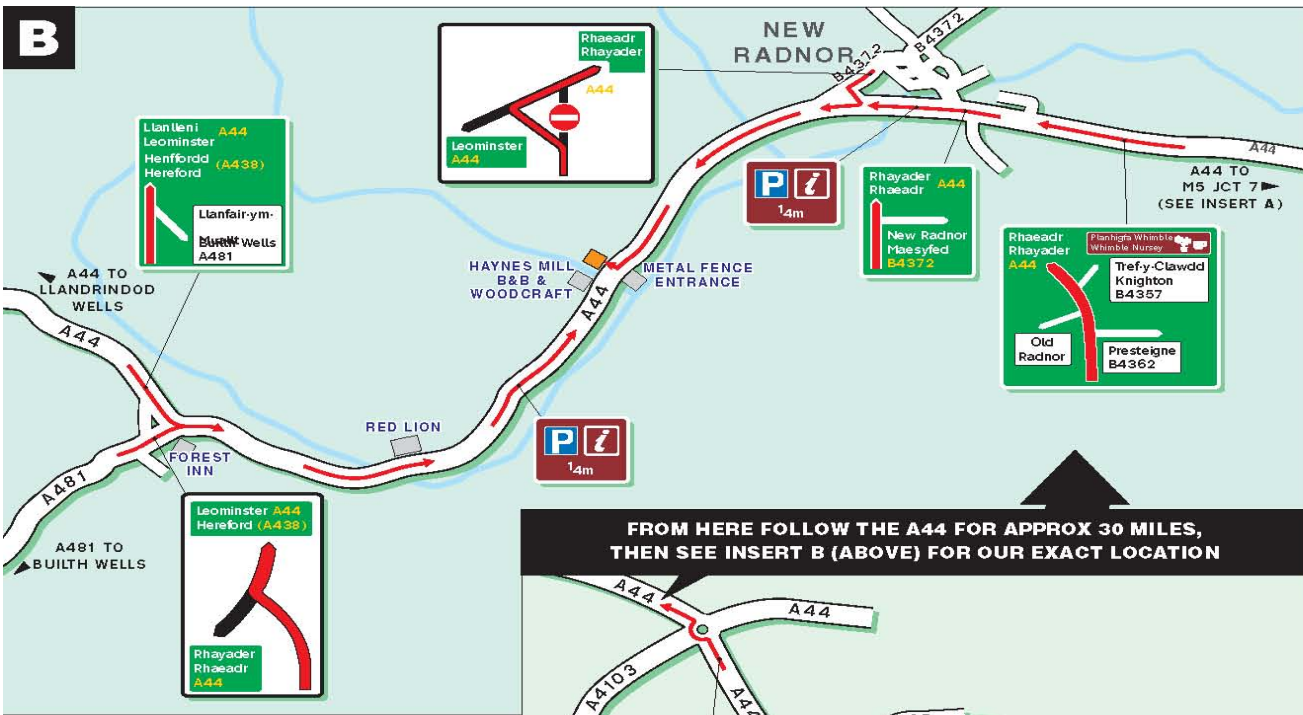

TESTING • TRAINING • CONSULTANCY

DELIVERY ADDRESS:
Radnor Range Ltd
Harley Dingle
New Radnor
Powys
Wales
LD8 2TN

Office Tel: 01544 267441