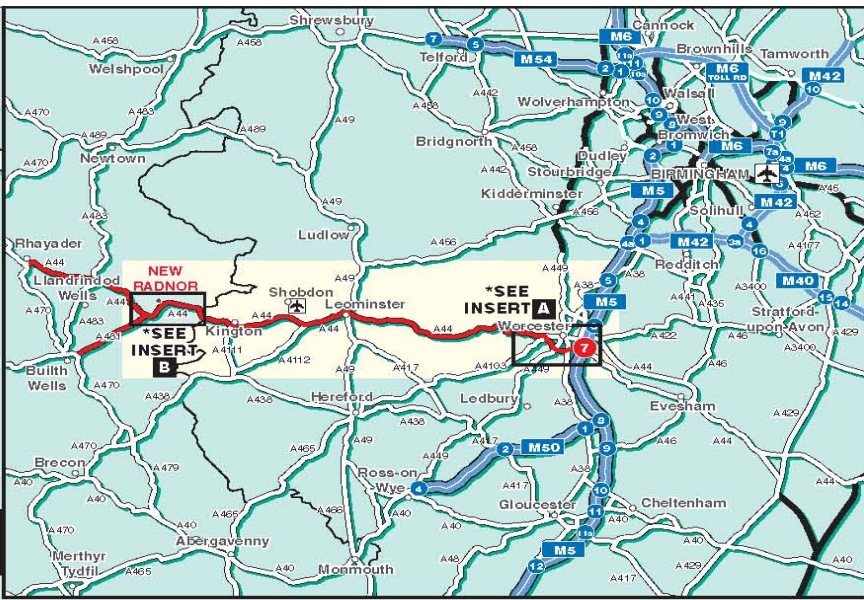

TESTING • TRAINING • CONSULTANCY

DELIVERY ADDRESS:
Radnor Range Ltd
Harley Dingle
New Radnor
Powys
Wales
LD8 2TN

Office Tel: 01544 267441