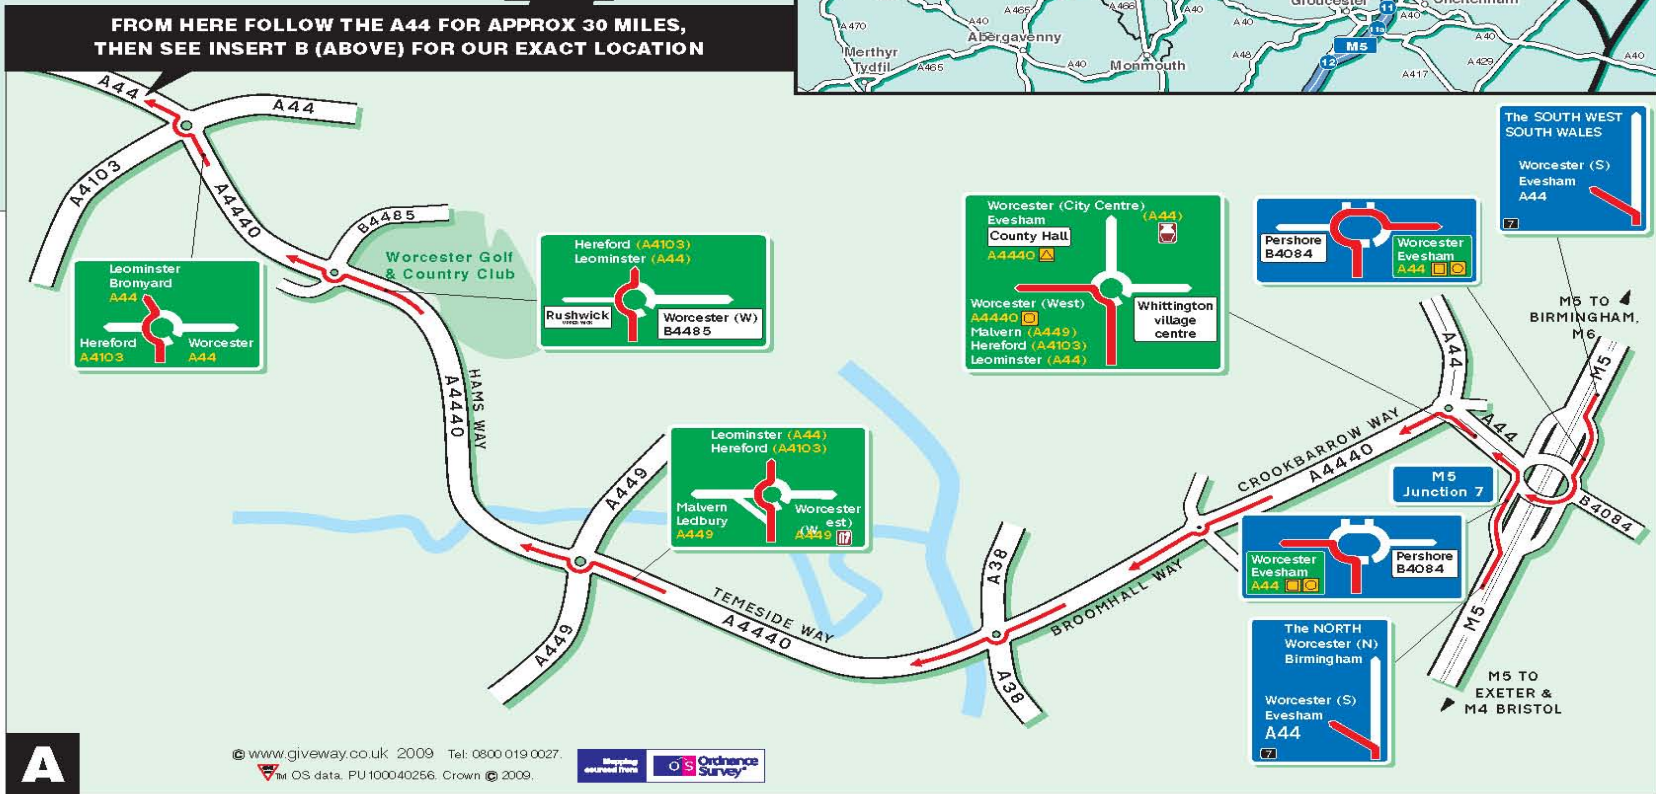

TESTING • TRAINING • CONSULTANCY

DELIVERY ADDRESS:
Radnor Range Ltd
Harley Dingle
New Radnor
Powys
Wales
LD8 2TN

Office Tel: 01544 267441